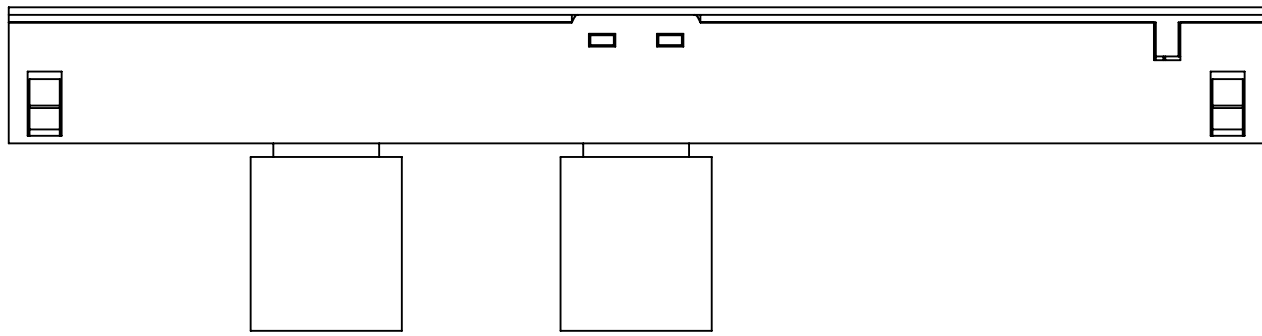

166

A horizontal dimension line with arrows at both ends, indicating a length of 166 units.

43

A vertical dimension line with arrows at both ends, indicating a height of 43 units.

Ø 19,5

A horizontal dimension line with arrows at both ends, indicating a diameter of 19,5 units.